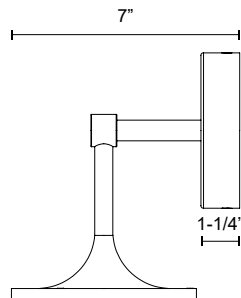

WWW.ALORAMOOD.COM

© 2023 KUZCO LIGHTING. ALL RIGHTS RESERVED.