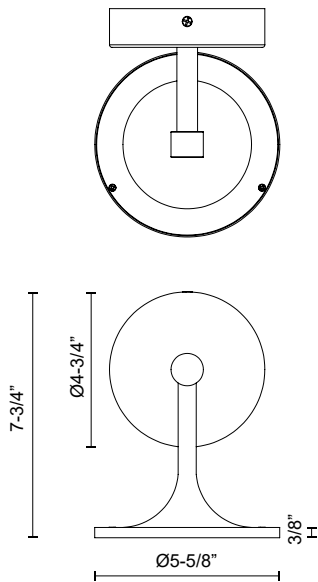

WWW.ALORAMOOD.COM

© 2023 KUZCO LIGHTING. ALL RIGHTS RESERVED.